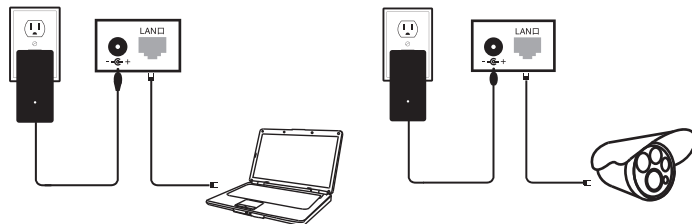

Power Supply Diagram

Connecting Diagram of PoE Power

PoE Port—Connect with network port of CPE

LAN Port—Connect with PC (switch or NVR)

PoE Port—Connect with network port of CPE

LAN Port—Connect with camera

You need to manually bound IP address of PC if you enter the WEB page.

Connecting Diagram of DC 12V Power

DC Port—Connect with DC port of CPE

LAN Port—Connect with PC (switch or NVR)

PoE Port—Connect with DC port of CPE

LAN Port—Connect with camera

You need to manually bound IP address of PC if you enter the WEB page.

Indicator Display Condition

CPE Indicator Condition

The AP indicator light is always steady on, and other indicators have the same functions as above.