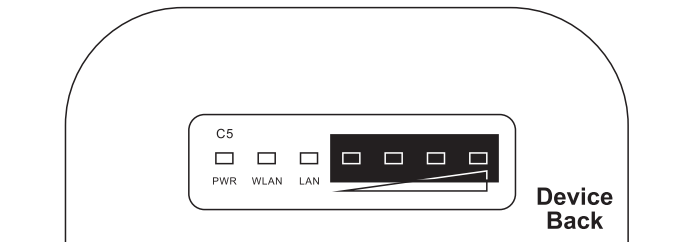

You need to manually bound IP address of PC if you enter the WEB page.

Connecting Diagram of DC 12V Power

DC Port—Connect with DC port of CPE

LAN Port—Connect with PC (switch or NVR)

PoE Port—Connect with DC port of CPE

LAN Port—Connect with camera

You need to manually bound IP address of PC if you enter the WEB page.

Indicator Display Condition

CPE Indicator Condition

The AP indicator light is always steady on, and other indicators have the same functions as above.