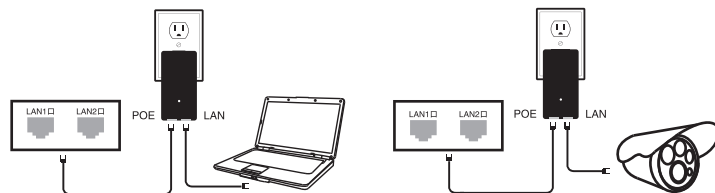

Power Supply Diagram

Connecting Diagram of PoE Power

PoE Port—Connect with network port of CPE

LAN Port—Connect with PC (switch or NVR)

PoE Port—Connect with network port of CPE

LAN Port—Connect with camera

You need to manually bound IP address of PC if you enter the WEB page.

Connecting Diagram of DC 12V Power

DC Port—Connect with DC port of CPE

LAN Port—Connect with PC (switch or NVR)

PoE Port—Connect with DC port of CPE

LAN Port—Connect with camera

You need to manually bound IP address of PC if you enter the WEB page.

Indicator Display Condition

CPE Indicator Condition

The AP indicator light is always steady on, and other indicators have the same functions as above.