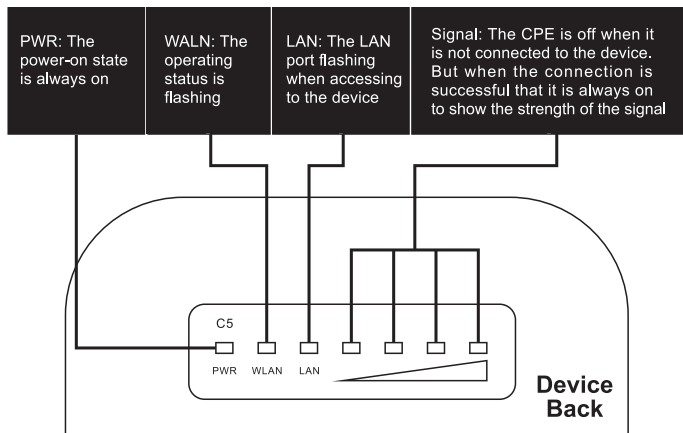

Power Supply Diagram

Connecting Diagram of PoE Power

PoE Port—Connect with network port of CPE

LAN Port—Connect with PC (switch or NVR)

PoE Port—Connect with network port of CPE

LAN Port—Connect with camera

You need to manually bound IP address of PC if you enter the WEB page.

Connecting Diagram of DC 12V Power

DC Port—Connect with DC port of CPE

LAN Port—Connect with PC (switch or NVR)

PoE Port—Connect with DC port of CPE

LAN Port—Connect with camera

You need to manually bound IP address of PC if you enter the WEB page.

Indicator Display Condition

CPE Indicator Condition

The AP indicator light is always steady on, and other indicators have the same functions as above.